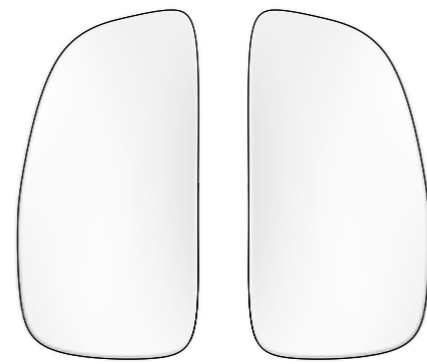

Dimensions:

75 x 70 x 30	pico	
75 x 50 x 30	mini	
170 x 55 x 30	small	LEFT or RIGHT
190 x 60 x 30	medium	LEFT or RIGHT
190 x 100 x 45	large	LEFT or RIGHT

Warranty: Bronze has a lifetime structural warranty.

FERMAT pico

FERMAT mini

FERMAT small left

FERMAT small right

FERMAT medium left

FERMAT medium right

FERMAT large left

FERMAT large right