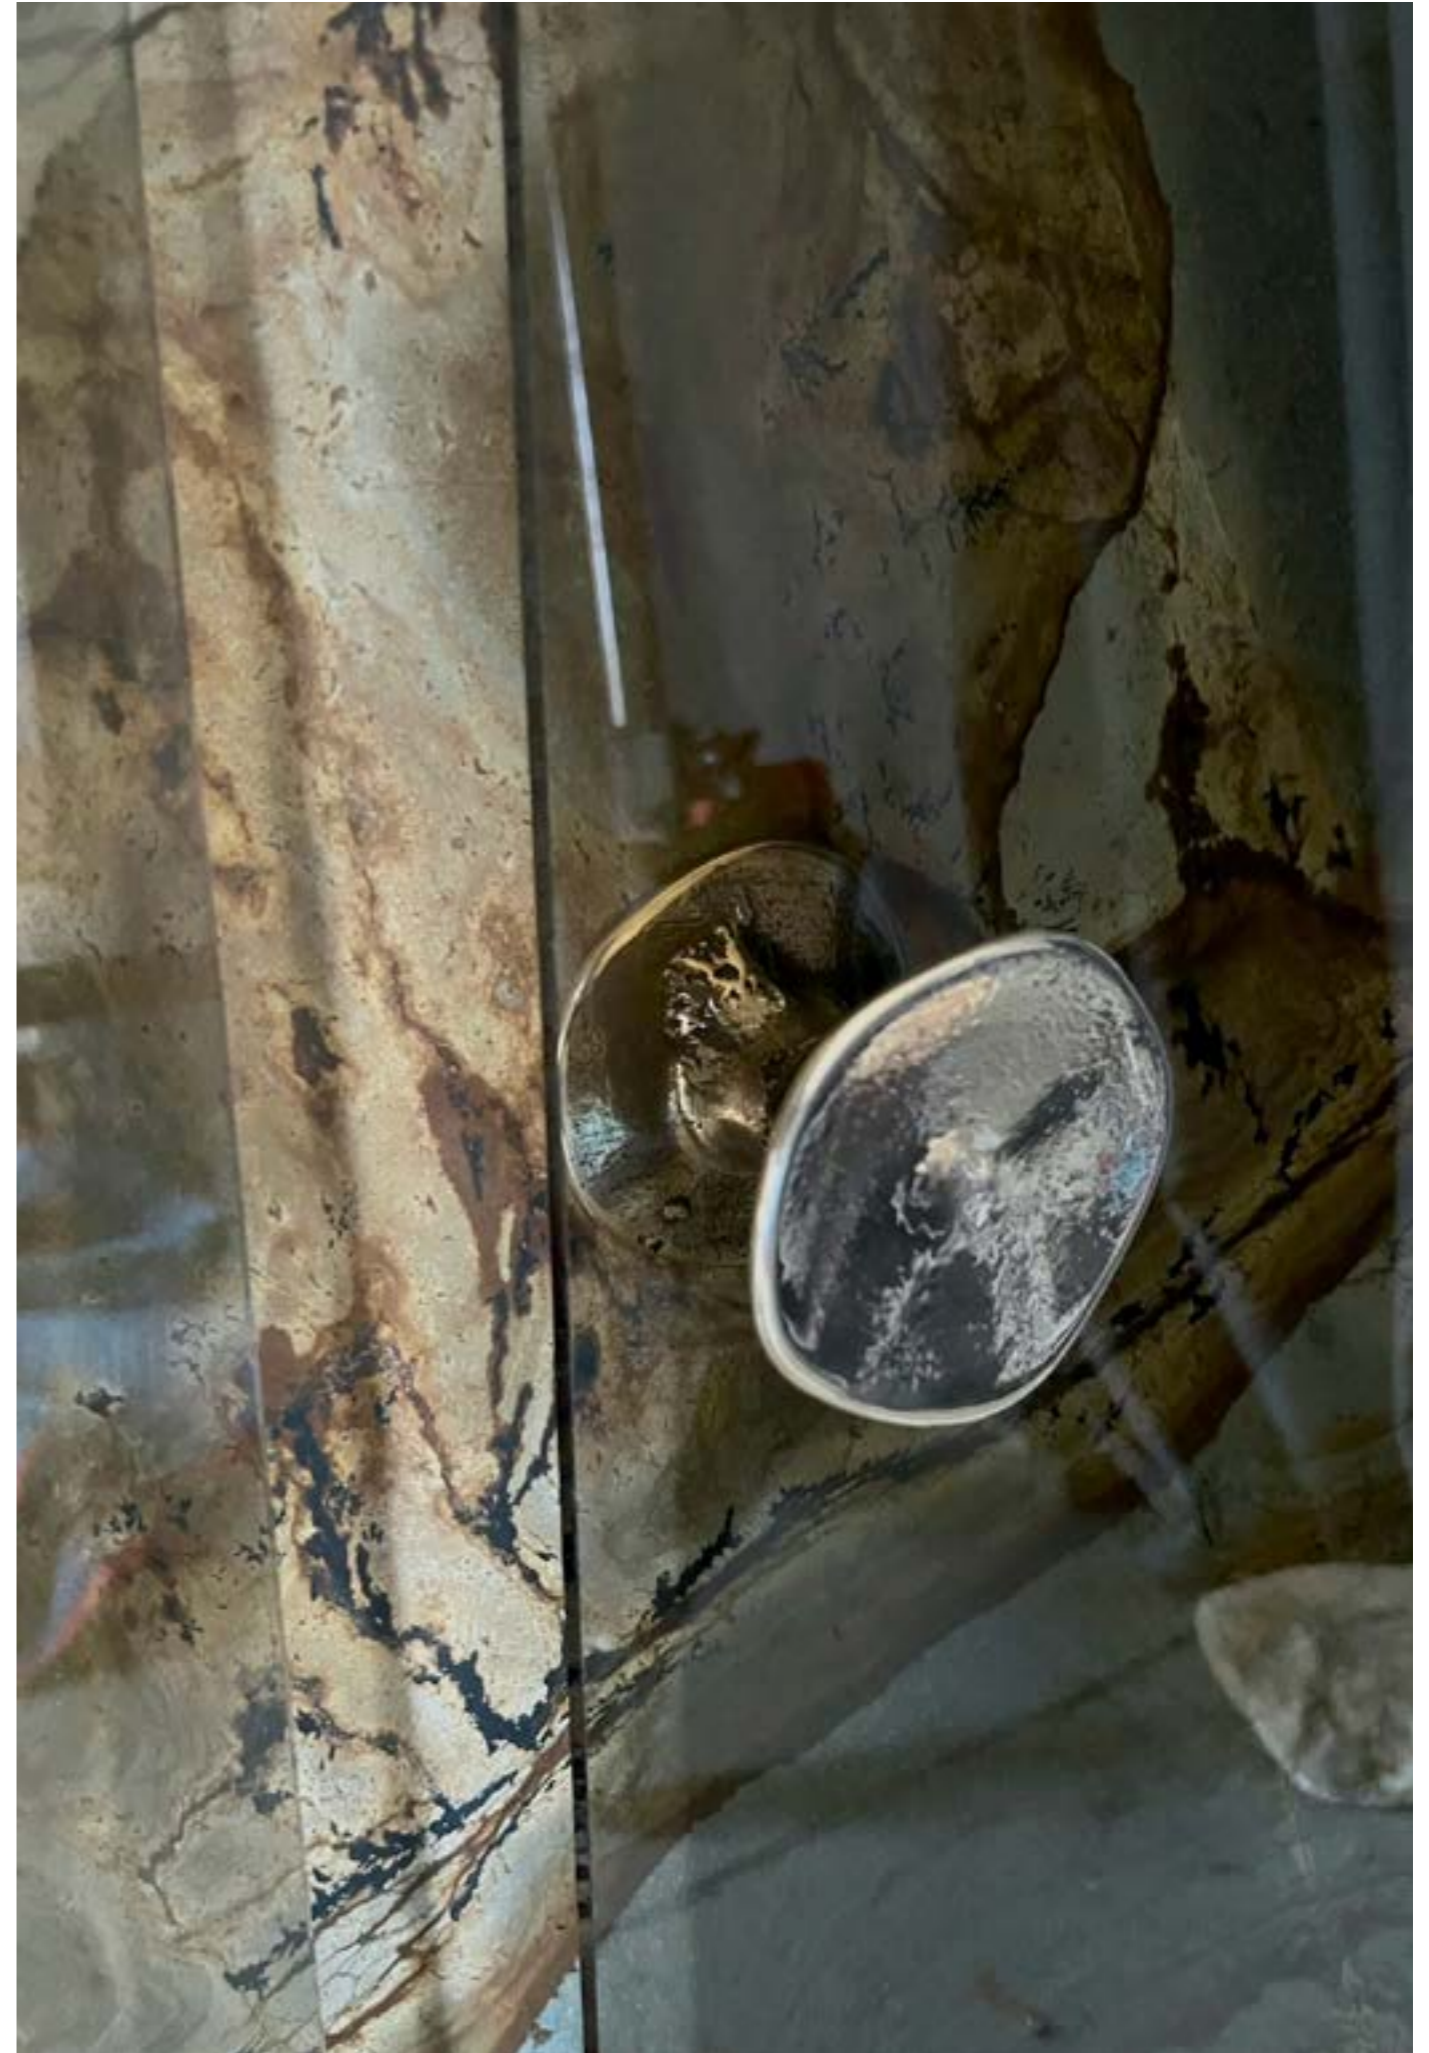

Dimensions: 75 x 70 x 30

Warranty: Bronze has a lifetime structural warranty.

FERMAT shower

FERMAT shower - Polished and naturally aged Bronze

FERMAT
SHOWER HANDLE

FERMAT shower - Rough cast polished Bronze

FERMAT shower - Rough cast polished Bronze

FERMAT shower - Rough cast polished Bronze

FERMAT

ENTRANCE HANDLE

Just like its namesake, the FERMAT HANDLE is an ode to the curvilinear and the asymmetrical. The Fermat is quite the enigma, marrying opulence and rebellion. Happy in a pair but equally beguiling on on its own.