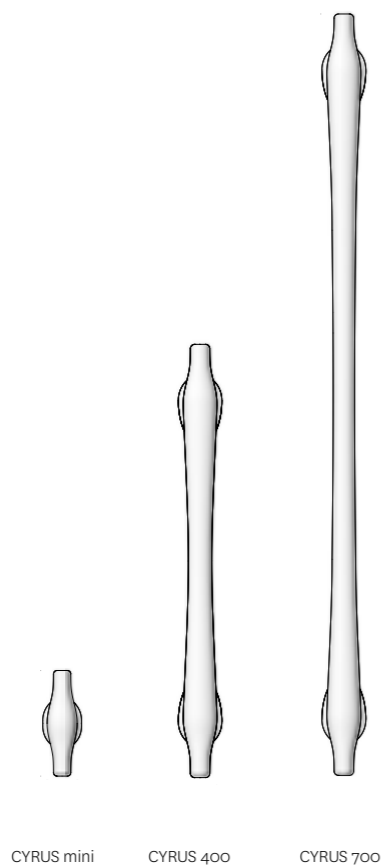

CYRUS

CABINET HANDLE

The CYRUS HANDLE is a loyal, enduring champion. Happy in a pair, but equally happy to go it alone. Cyrus offers stability to all those who reach out.

Configurations: Single mounted
Double mounted back to back

Material: Sandcast solid Bronze

Finish: Rough cast polished
Polished
Satin
Rough cast polished & blackened patina
Polished & blackened patina
Nickel electroplated - *special order*

Dimensions: 100 x 30 x 50   CYRUS mini
400 x 30 x 55   CYRUS 400
700 x 30 x 55   CYRUS 700

Warranty: Bronze has a lifetime structural warranty.

CYRUS 400 - Rough Cast polished Bronze