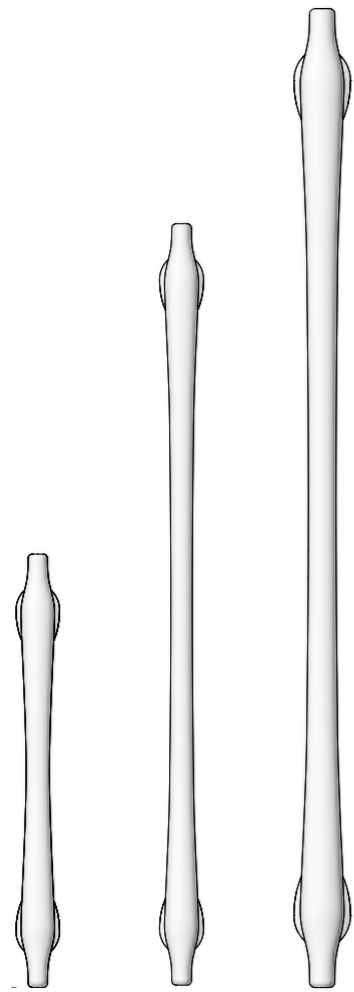

CYRUS

ENTRANCE HANDLE

The CYRUS HANDLE is a loyal, enduring champion. Happy in a pair, but equally happy to go it alone. Cyrus offers stability to all those who reach out.

Configurations: Single mounted
Double mounted back to back

Material: Sandcast solid Bronze

Finish: Rough cast polished
Polished
Satin
Rough cast polished & blackened patina
Polished & blackened patina
Nickel electroplated - *special order*

Dimensions: 400 x 30 x 55   CYRUS 400
700 x 30 x 55   CYRUS 700
900 x 40 x 70   CYRUS 900

Warranty: Bronze has a lifetime structural warranty.

CYRUS 400

CYRUS 700

CYRUS 900