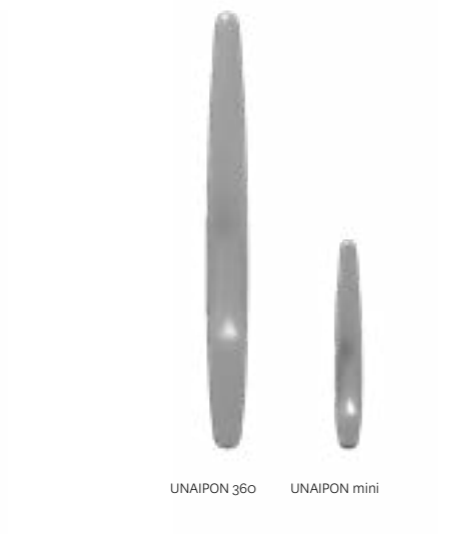

UNAIPON
CABINET HANDLE