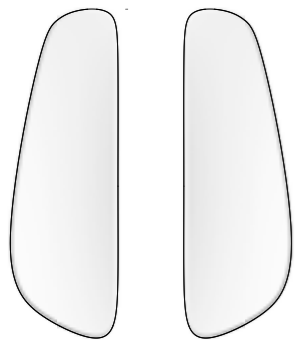

Dimensions:

75 x 70 x 30	pico	
75 x 50 x 30	mini	
170 x 55 x 30	small	LEFT or RIGHT
190 x 60 x 30	medium	LEFT or RIGHT
190 x 100 x 45	large	LEFT or RIGHT

Warranty: Bronze has a lifetime structural warranty.

FERMAT pico

FERMAT mini

FERMAT small left

FERMAT small right

FERMAT medium left

FERMAT medium right

FERMAT large left

FERMAT large right