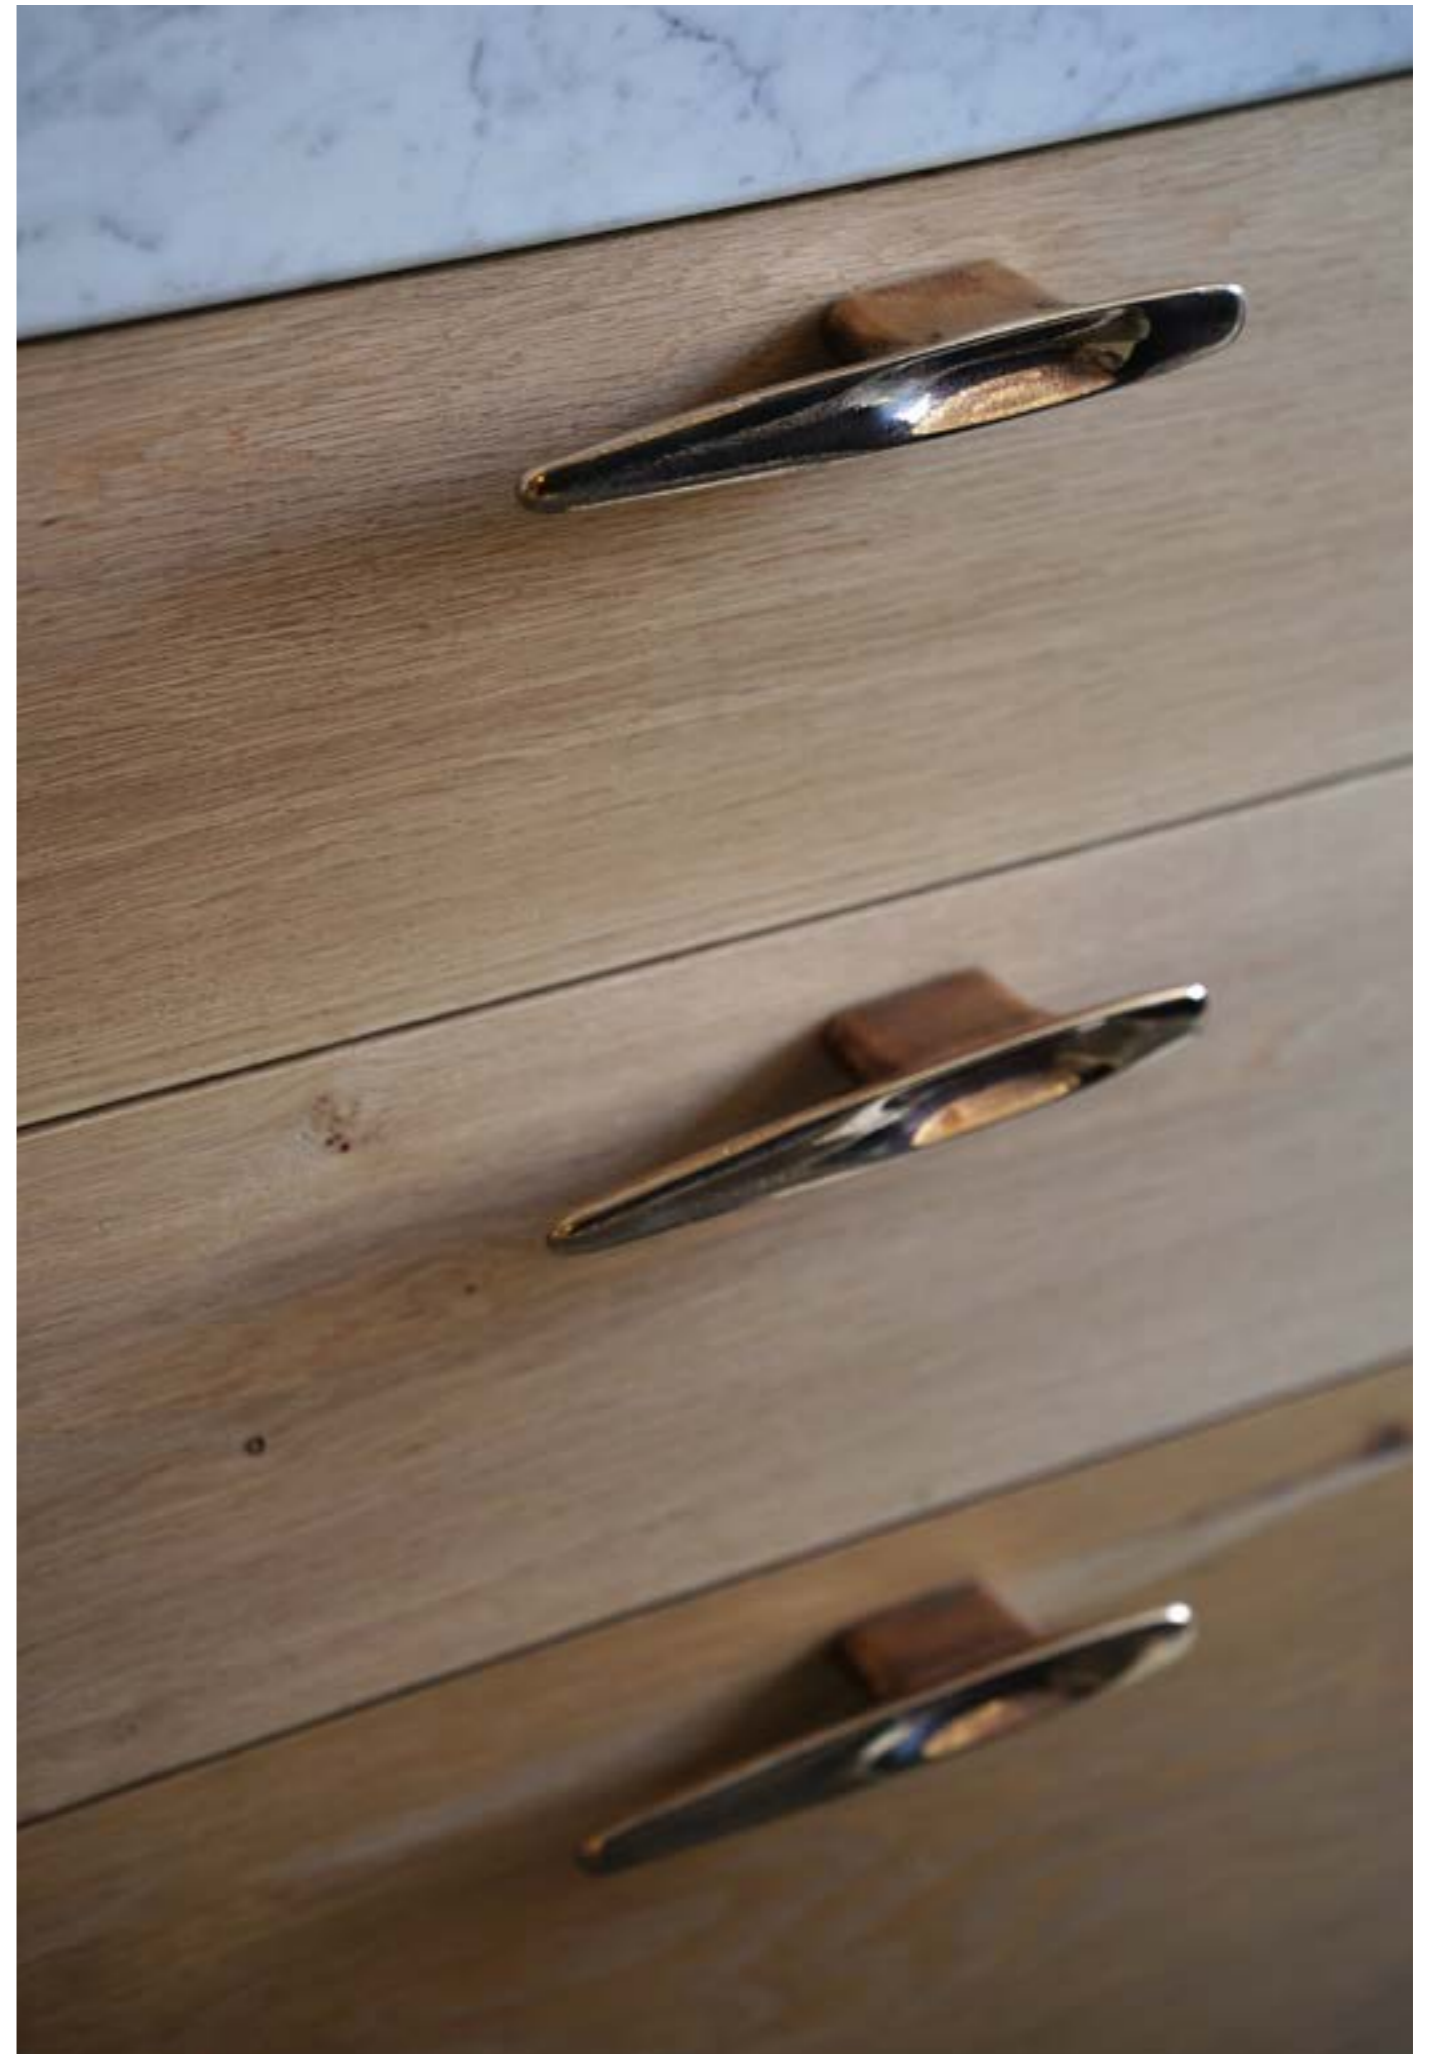

UNAIPON mini - Rough cast polished Bronze