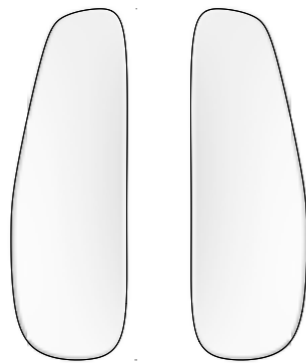

Dimensions:

75 x 70 x 30	pico	
75 x 50 x 30	mini	
170 x 55 x 30	small	LEFT or RIGHT
190 x 60 x 30	medium	LEFT or RIGHT
190 x 100 x 45	large	LEFT or RIGHT

Warranty: Bronze has a lifetime structural warranty.

FERMAT pico

FERMAT mini

FERMAT small left

FERMAT small right

FERMAT medium left

FERMAT medium right

FERMAT large left

FERMAT large right