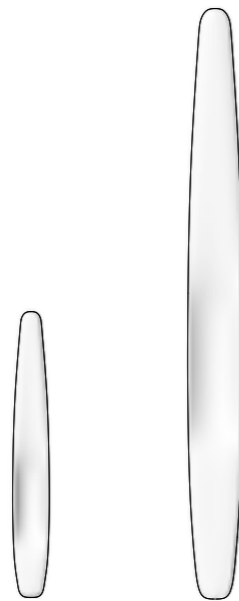

UNAIPON CABINET HANDLE

The UNAIPON HANDLE is a Bronze manifestation of the peaks and troughs of life. Just like its namesake, David Unaipon, this handle offers you a firm, resilient grip, as you navigate challenges such as opening those stubborn vacuum-sealed fridges.

1. **Configurations:** Single mounted
   Double mounted back to back
2. **Material:** Sandcast solid Bronze
3. **Finish:** Rough cast polished
   Polished
   Satin
   Rough cast polished & blackened patina
   Polished & blackened patina
   Nickel electroplated - *special order*
4. **Dimensions:** 170 x 20 x 35   Unaipon mini
   360 x 30 x 50   Unaipon 360
5. **Warranty:** Bronze has a lifetime structural warranty.

UNAIPON mini

UNAIPON 360