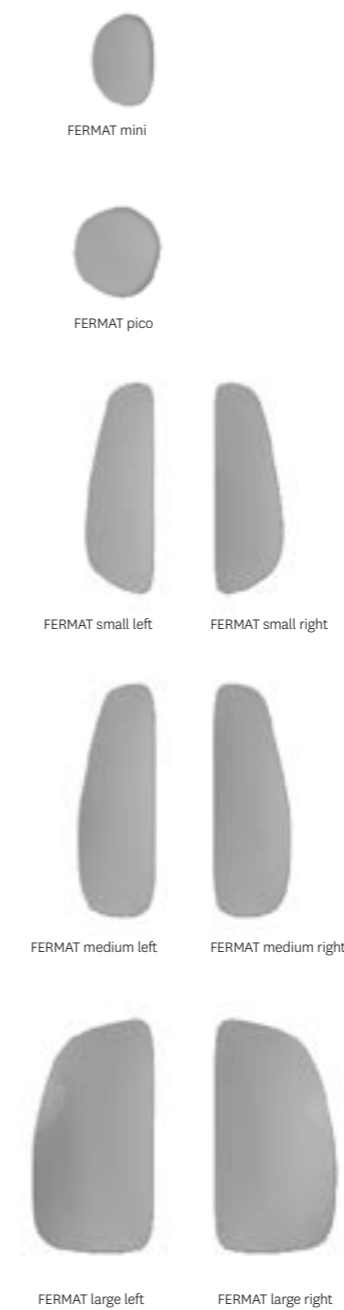

FERMAT
CABINET HANDLE

FERMAT
SHOWER HANDLE