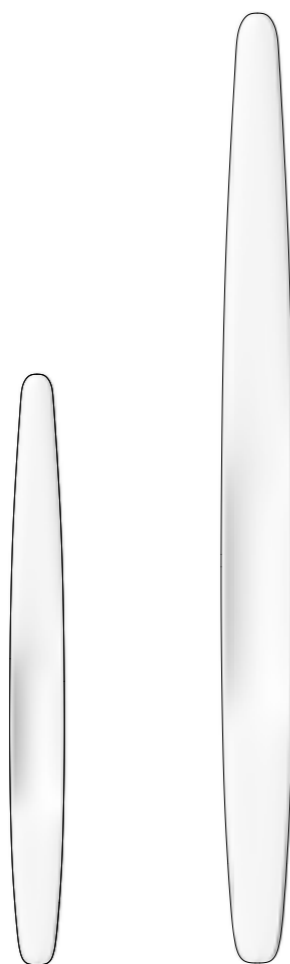

UNAIPON

ENTRANCE HANDLE

The UNAIPON HANDLE is a Bronze manifestation of the peaks and troughs of life. Just like its namesake, David Unaipon, this handle offers you a firm, resilient grip, as you navigate challenges such as opening giant doors to castles.

1. **Configurations:** Single mounted
   Double mounted back to back
2. **Material:** Sandcast solid Bronze
3. **Finish:** Rough cast polished
   Polished
   Satin
   Rough cast polished & blackened patina
   Polished & blackened patina
   Nickel electroplated - *special order*
4. **Dimensions:** 360 x 30 x 50   UNAIPON 360
   570 x 45 x 50   UNAIPON 570
5. **Warranty:** Bronze has a lifetime structural warranty.

UNAIPON 360

UNAIPON 570